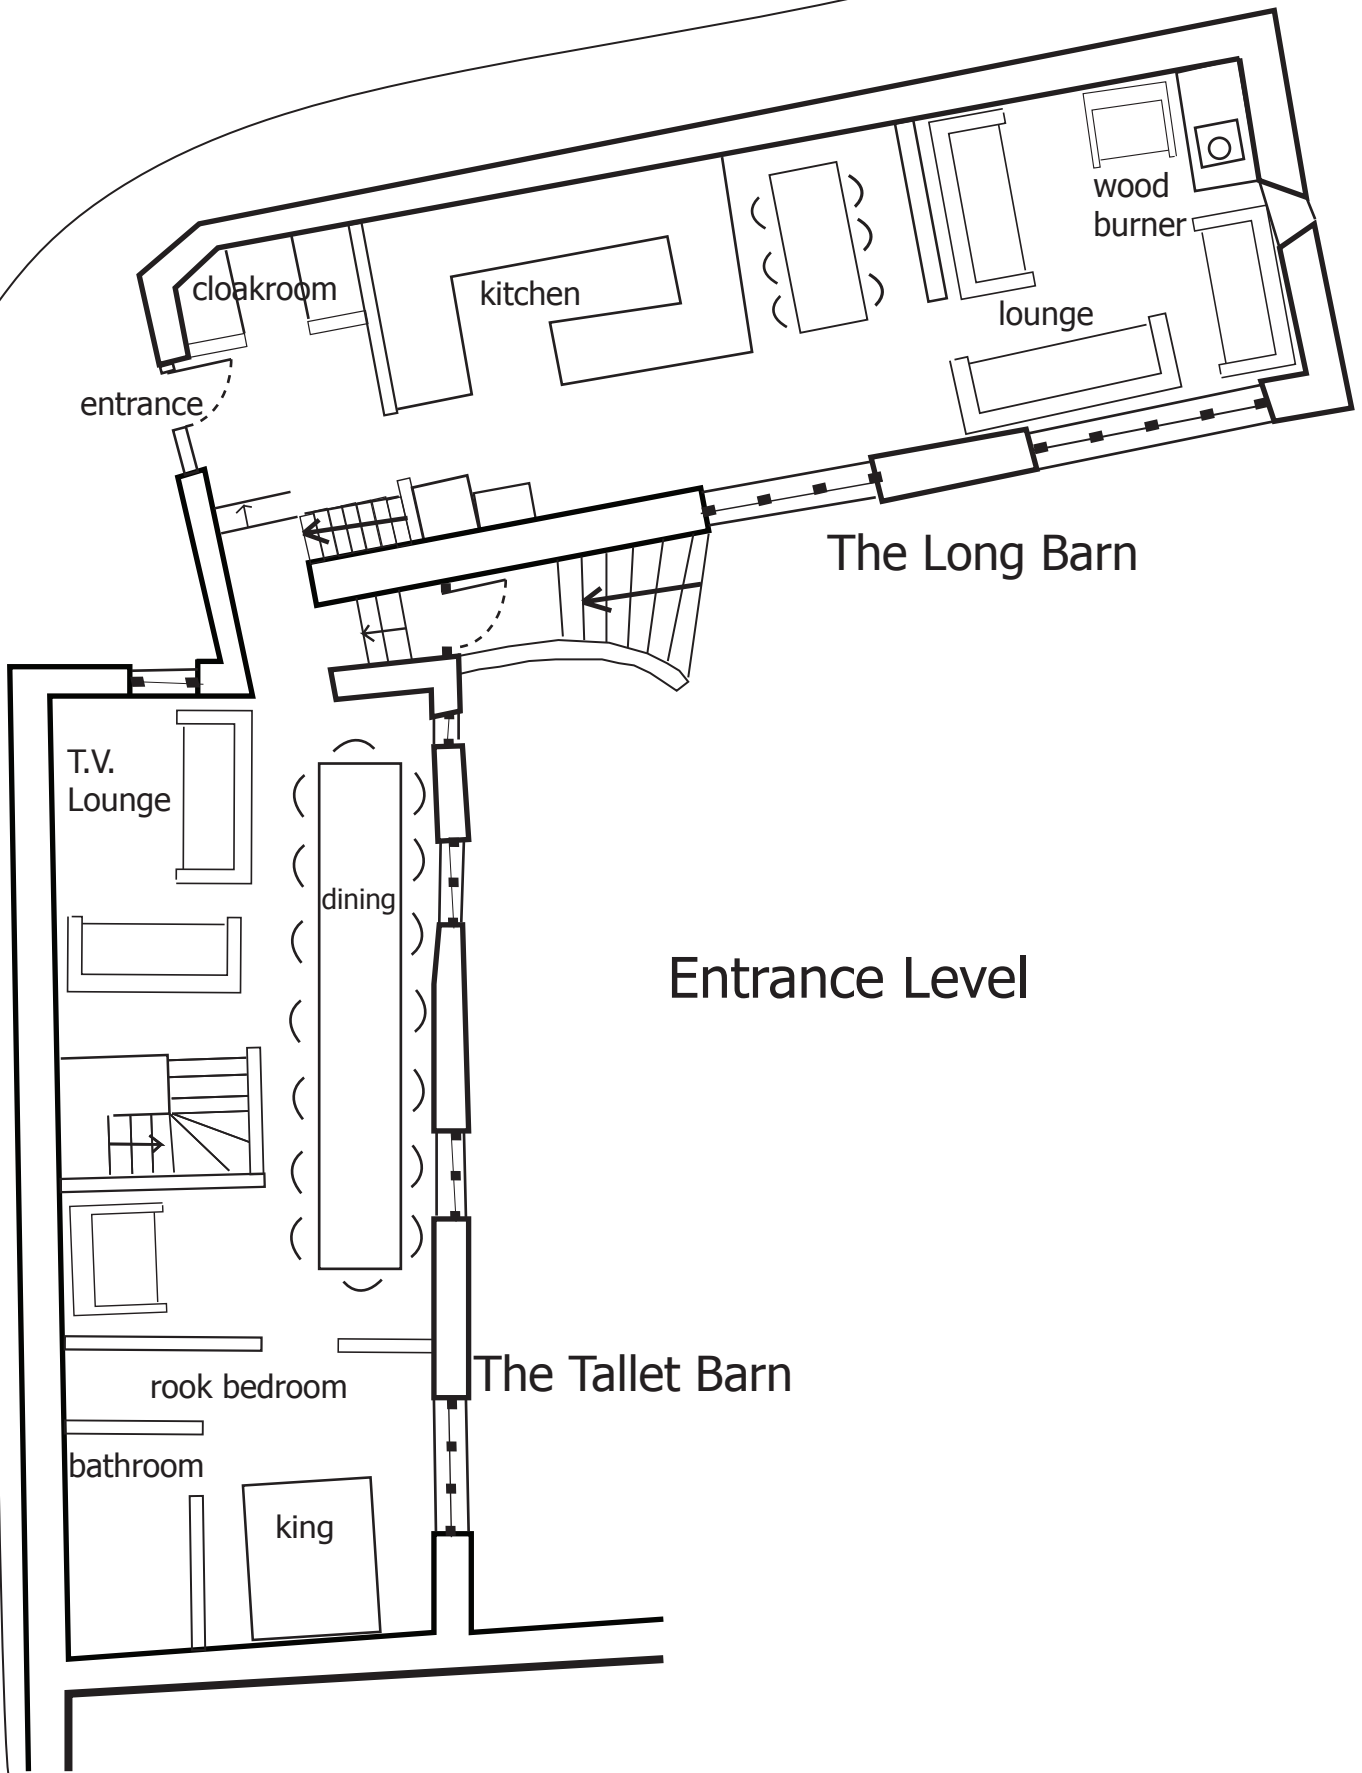

Fletchers Combe Barn - floor plans

www.fletcherscombe.co.uk

The entrance and main reception rooms at Fletchers Combe Barn are above the bedroom and terrace level.

double

bath / shower

twins
or

shower

otter
bedroom

king

robin
bedroom

merlin
bedroom

king

The Long Barn

Terrace Level

bath /
shower

moorhen

twins
or

king

terrace

swallow
bedroom

double

The Tallet Barn

double

shower

fox bedroom