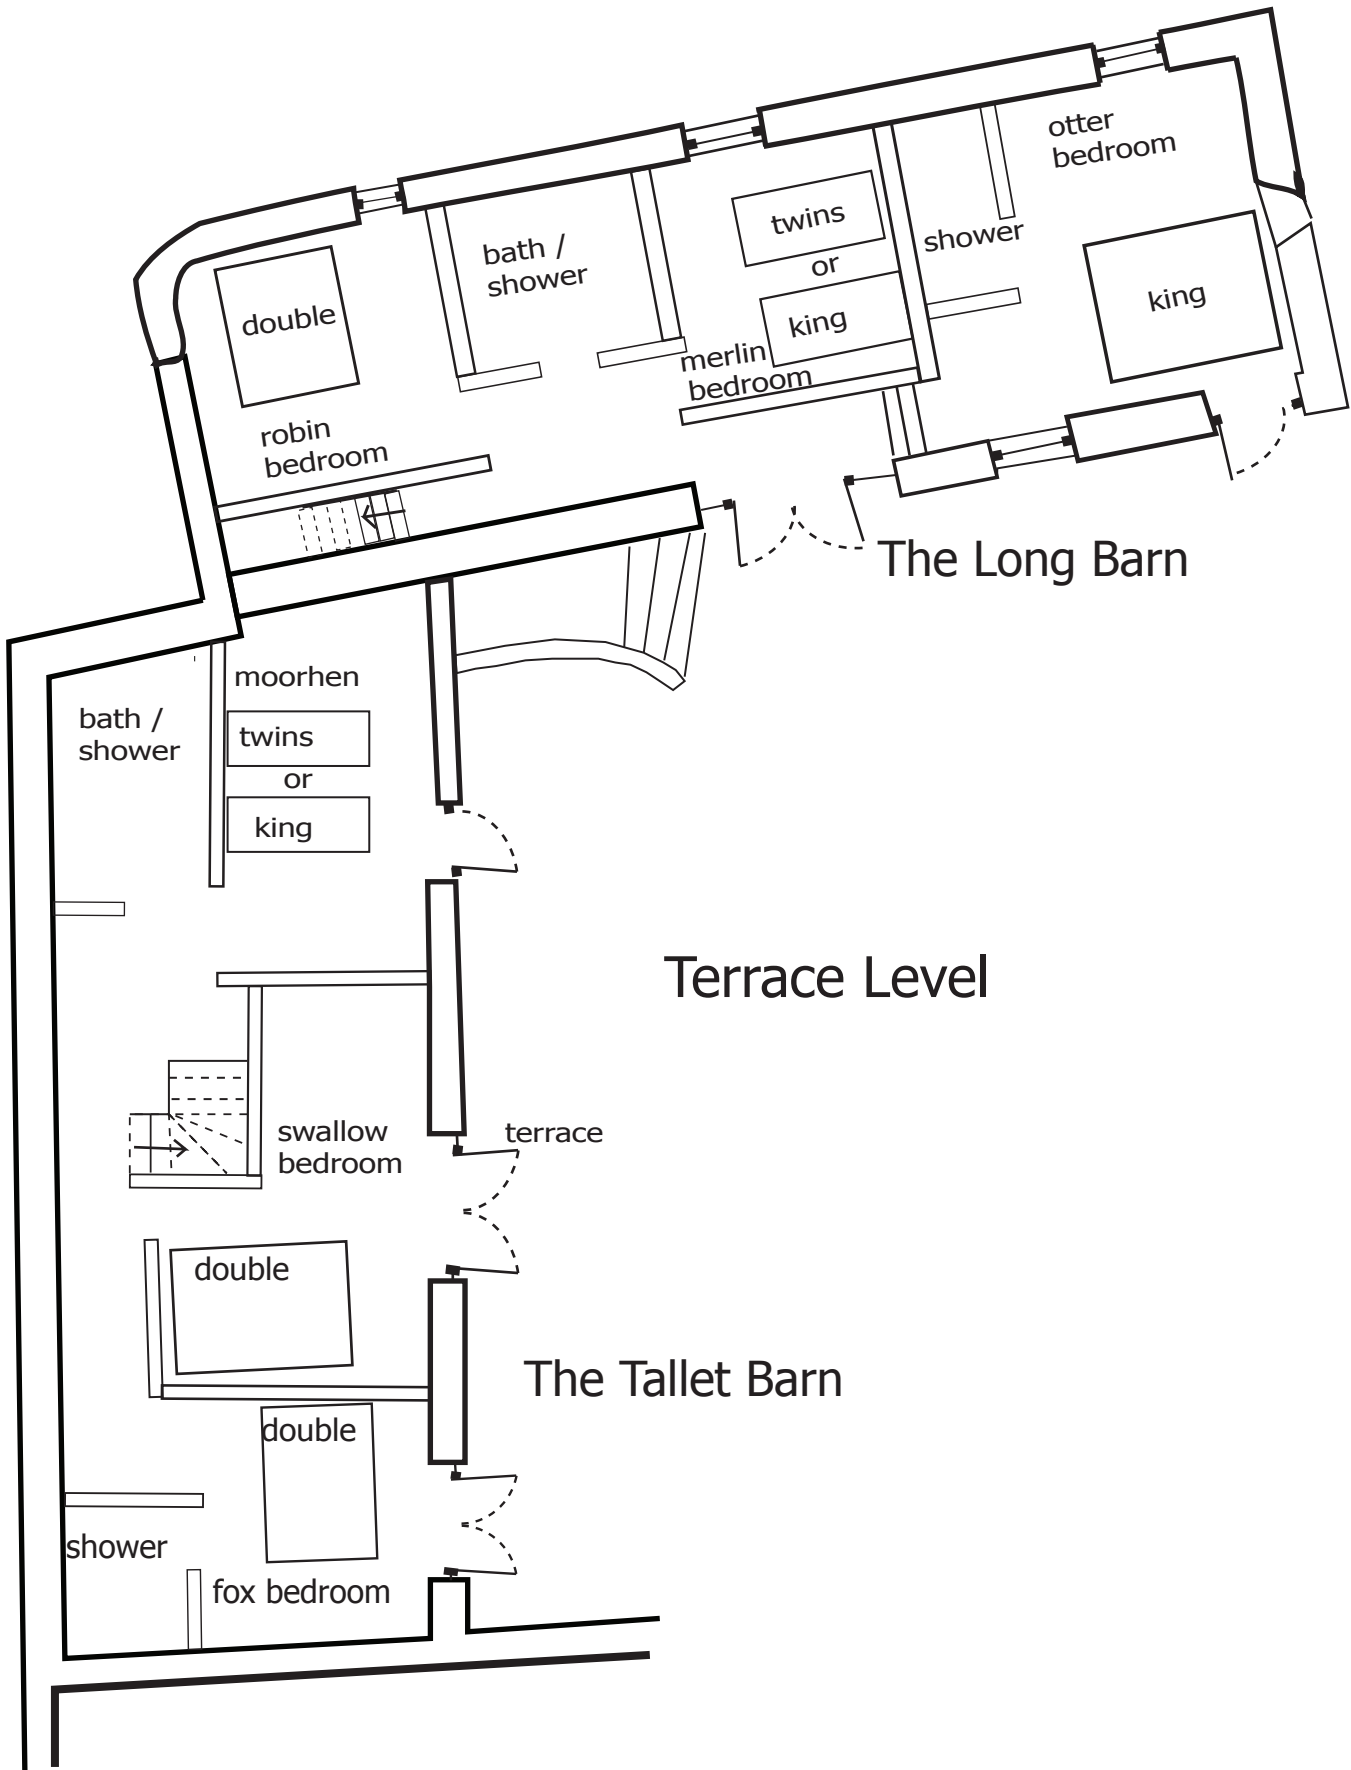

Fletchers Combe Barn - floor plans

www.fletcherscombe.co.uk

The entrance and main reception rooms at Fletchers Combe Barn are above the bedroom and terrace level.

double

bath / shower

twins
or

shower

otter
bedroom

king

robin
bedroom

merlin
bedroom

king

The Long Barn

Terrace Level

bath /
shower

moorhen

twins
or

king

terrace

swallow
bedroom

double

The Tallet Barn

double

shower

fox bedroom